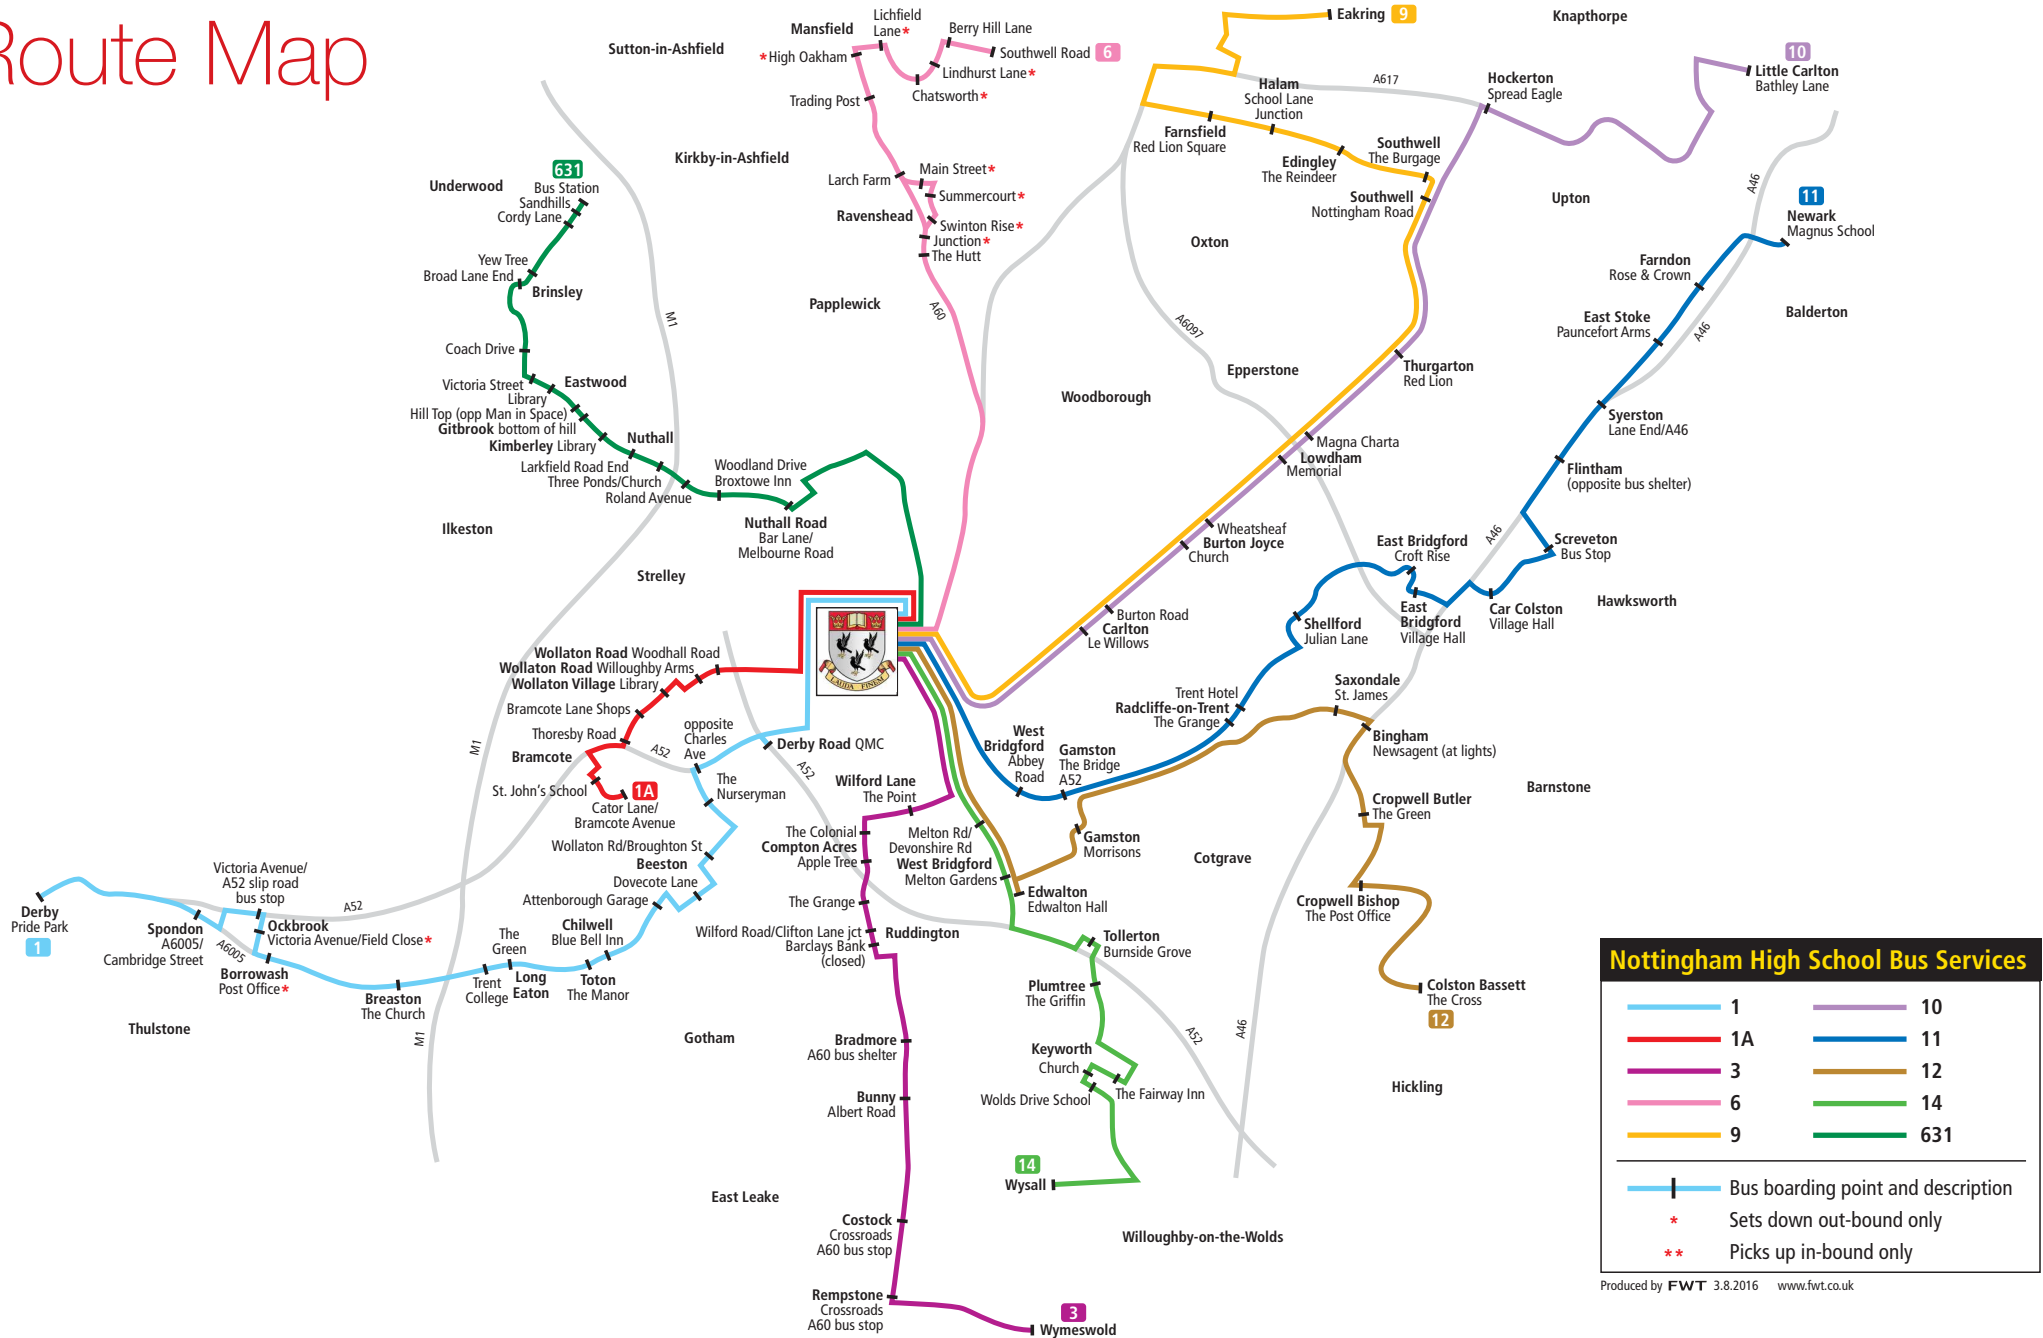

ARRIVE BAKER STREET NGHS 0830

DEPART BAKER STREET NGHS 1610

ROUTE NO.6 MANSFIELD

Town/Village	Pick up Point	Pick up Time	Drop off Time	Autumn 2016 £	Spring 2017 £	Summer 2017 £
Mansfield	Southwell Road	0725	1708	264.00	232.00	208.00
Mansfield	Berry Hill	0730	1705	264.00	232.00	208.00
Mansfield	Lindhurst Lane	N/A	1704	N/A	N/A	N/A
Mansfield	Chatsworth	N/A	1703	N/A	N/A	N/A
Mansfield	Lichfield Lane	N/A	1702	N/A	N/A	N/A
Mansfield	High Oakham	N/A	1659	N/A	N/A	N/A
Mansfield	Trading Post	0735	1657	264.00	232.00	208.00
Ravenshead	Larch Farm	0738	1655	254.10	223.30	200.20
Ravenshead	Main Street	N/A	1650	N/A	N/A	N/A
Ravenshead	Summercourt	N/A	1649	N/A	N/A	N/A
Ravenshead	Swinton Drive	N/A	1647	N/A	N/A	N/A
Ravenshead	Junction	N/A	1646	N/A	N/A	N/A
Ravenshead	The Hutt	0742	1645	254.10	223.30	200.20

ARRIVE BAKER STREET NGHS 0830

DEPART BAKER STREET NGHS 1610

Route Map

ROUTE NO.9 EAKRING

Town/Village	Pick up Point	Pick up Time	Drop off Time	Autumn 2016 £	Spring 2017 £	Summer 2017 £
Eakring		0700	1733	429.00	377.00	338.00
Farnsfield	Red Lion Square	0720	1721	415.80	365.40	327.60
Halam	School Lane Junction	0725	1712	402.60	353.80	317.20
Edingley	The Reindeer	0726	1710	402.60	353.80	317.20
Southwell	The Burgage	0732	1711	313.50	275.50	247.00
Southwell	Nottingham Road	0740	1703	313.50	275.50	247.00

ARRIVE BAKER STREET NGHS 0830

DEPART BAKER STREET NGHS 1610

ROUTE NO.10 LITTLE CARLTON

Town/Village	Pick up Point	Pick up Time	Drop off Time	Autumn 2016 £	Spring 2017 £	Summer 2017 £
Little Carlton	Bathley Lane	0720	1715	528.00	464.00	416.00
Hockerton	Spread Eagle	0733	1705	495.00	435.00	390.00
Thurgarton	Red Lion	0748	1655	313.50	275.50	247.00
Lowdham	Magna Charta	0755	1650	313.50	275.50	247.00
Lowdham	Memorial	0756	1642	313.50	275.50	247.00
Buton Joyce	Wheatsheaf	0758	1636	297.00	261.00	234.00
Buton Joyce	Church	0759	1635	297.00	261.00	234.00
Carlton	Burton Road	0805	1625	280.50	246.50	221.00
Carlton	Le Willows	0808	1620	280.50	246.50	221.00